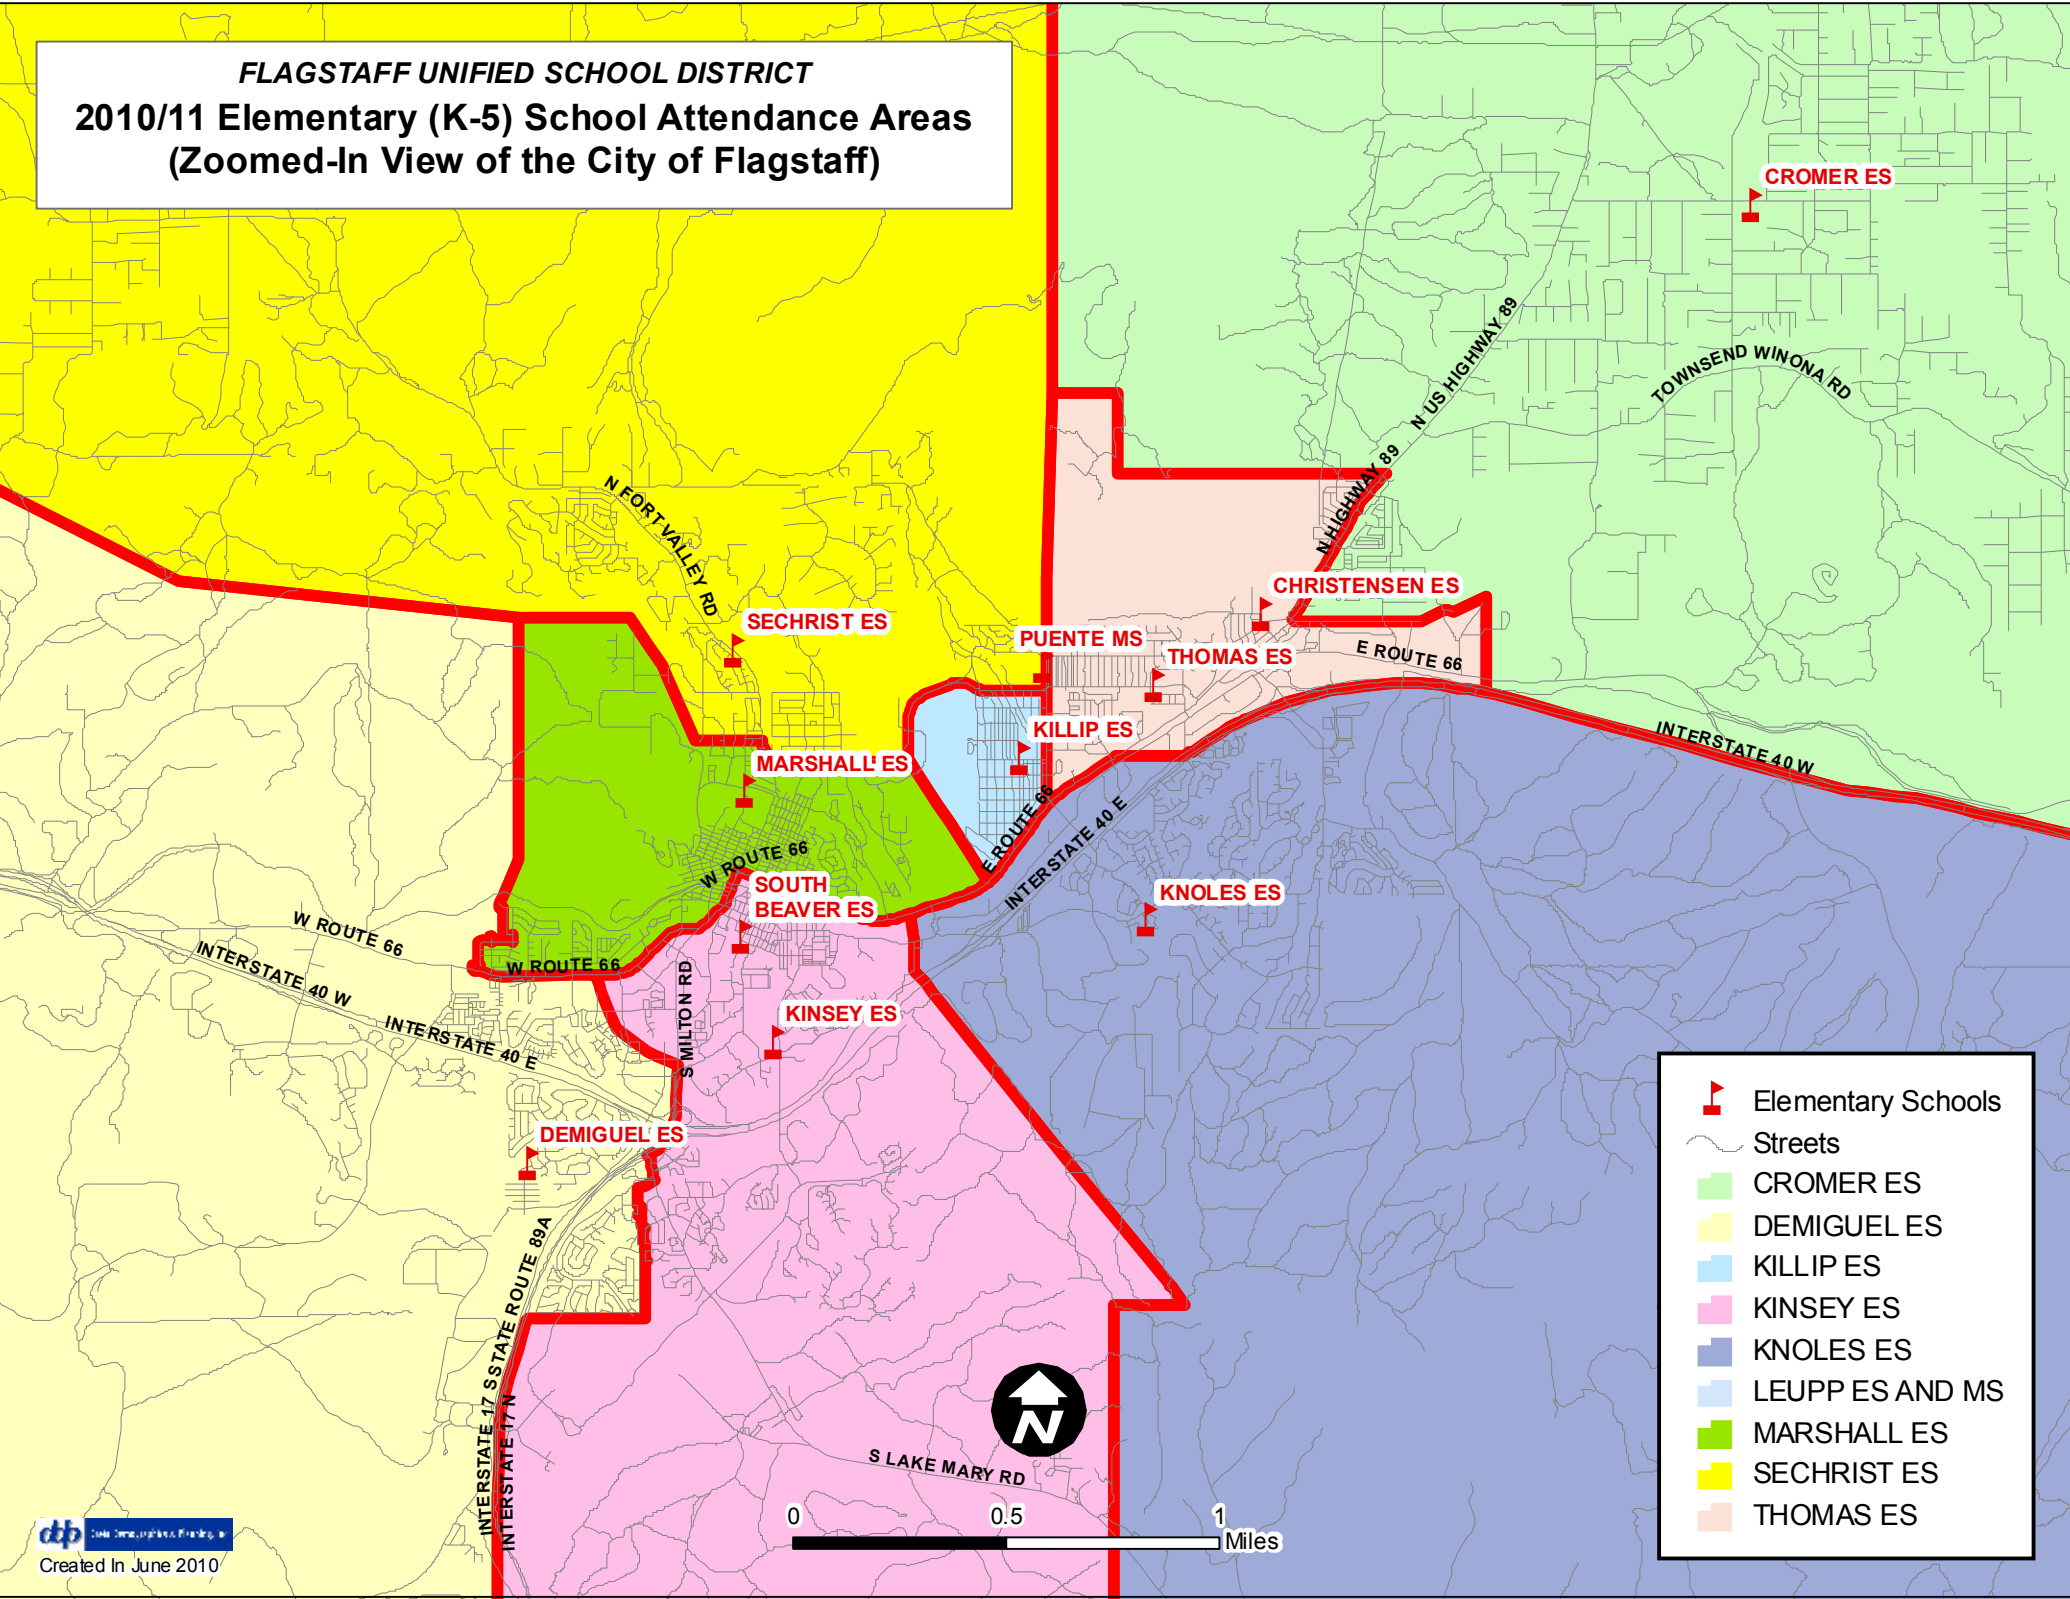

**FLAGSTAFF UNIFIED SCHOOL DISTRICT
2010/11 Elementary (K-5) School Attendance Areas
(Zoomed-In View of the City of Flagstaff)**

-  Elementary Schools
-  Streets
-  CROMER ES
-  DEMIGUEL ES
-  KILLIP ES
-  KINSEY ES
-  KNOLES ES
-  LEUPP ES AND MS
-  MARSHALL ES
-  SECHRIST ES
-  THOMAS ES